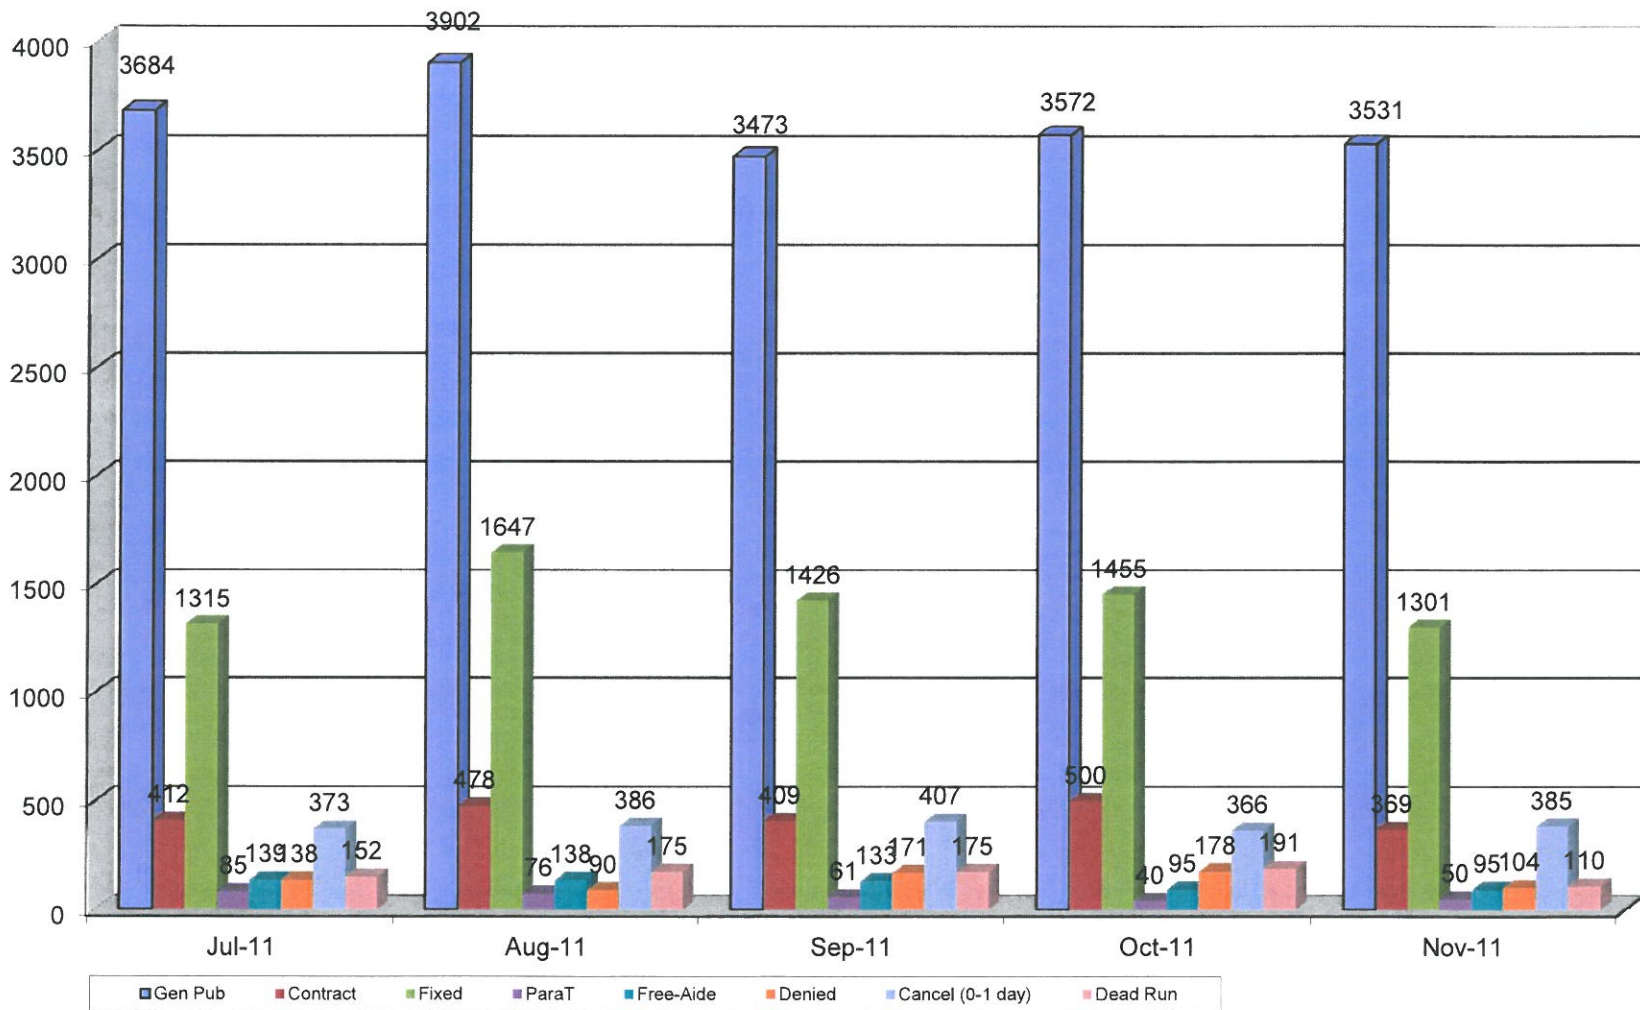

Total Ridership

Ridership By Month

Fixed Route Ridership

On Time Performance

Total Ridership

FIXED ROUTE DETAIL 2011

Trip Denials
Vision Statement: A Ride for Everyone