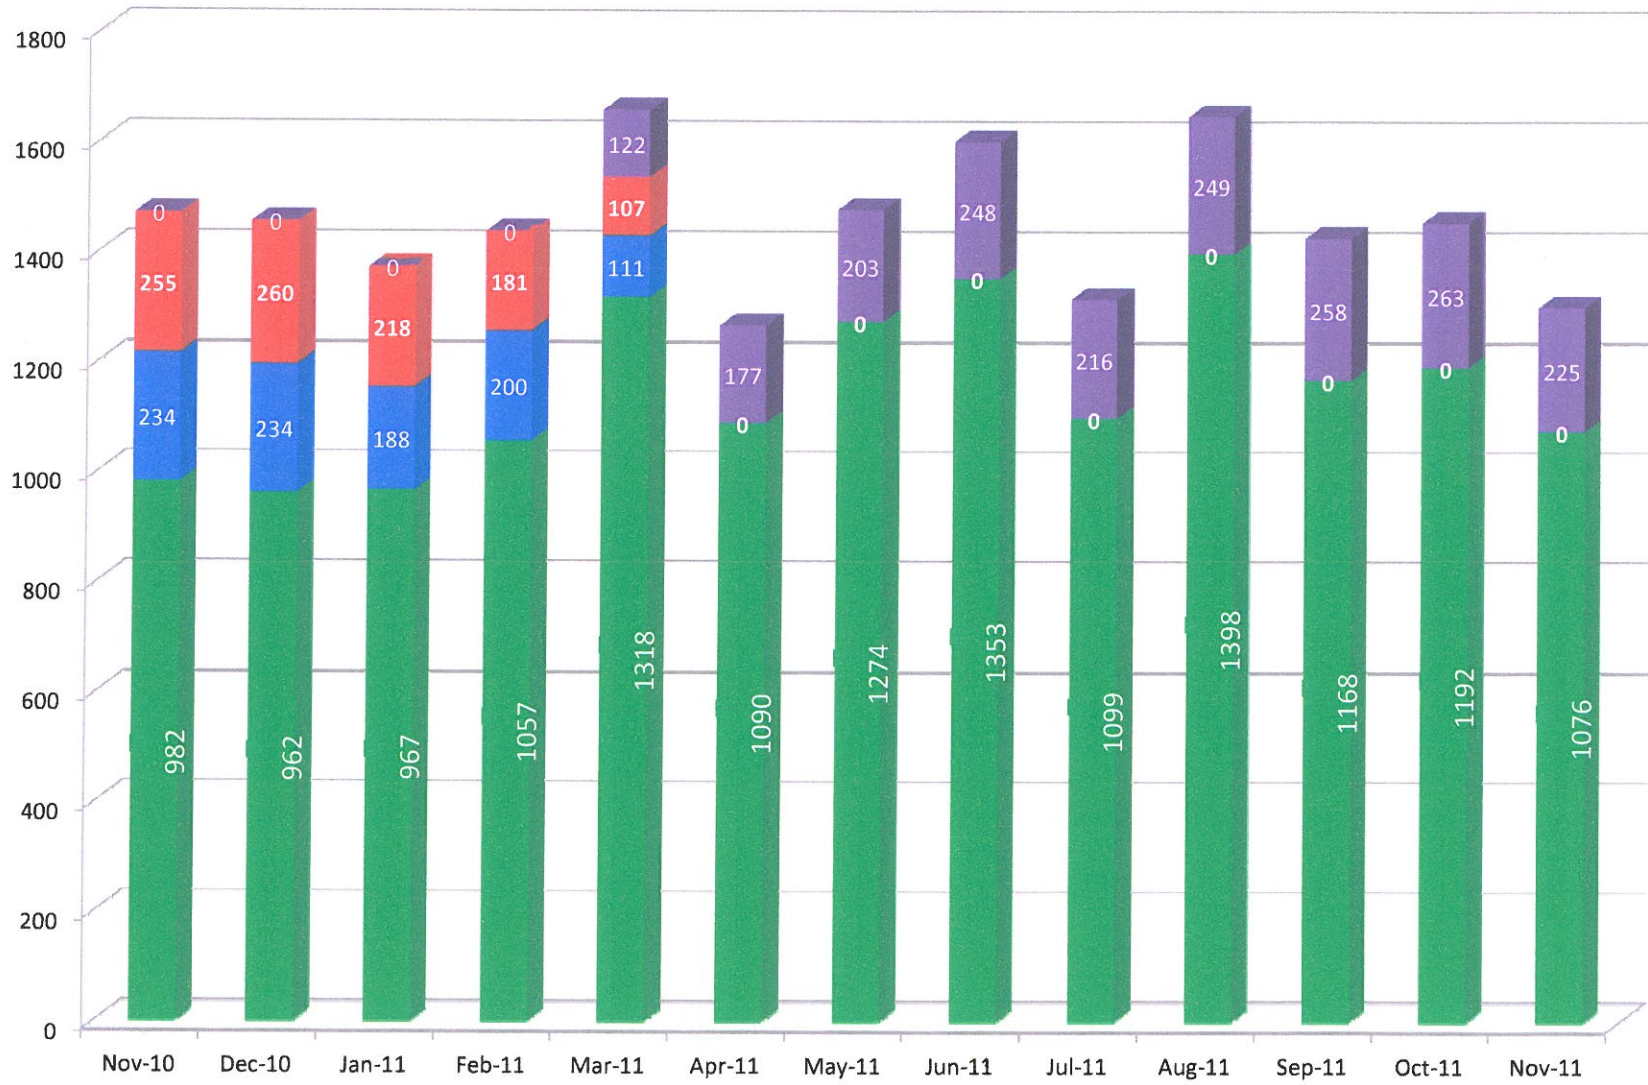

Total Ridership

Ridership By Month

Fixed Route Ridership

On Time Performance

Total Ridership

FIXED ROUTE DETAIL 2011

Trip Denials
Vision Statement: A Ride for Everyone