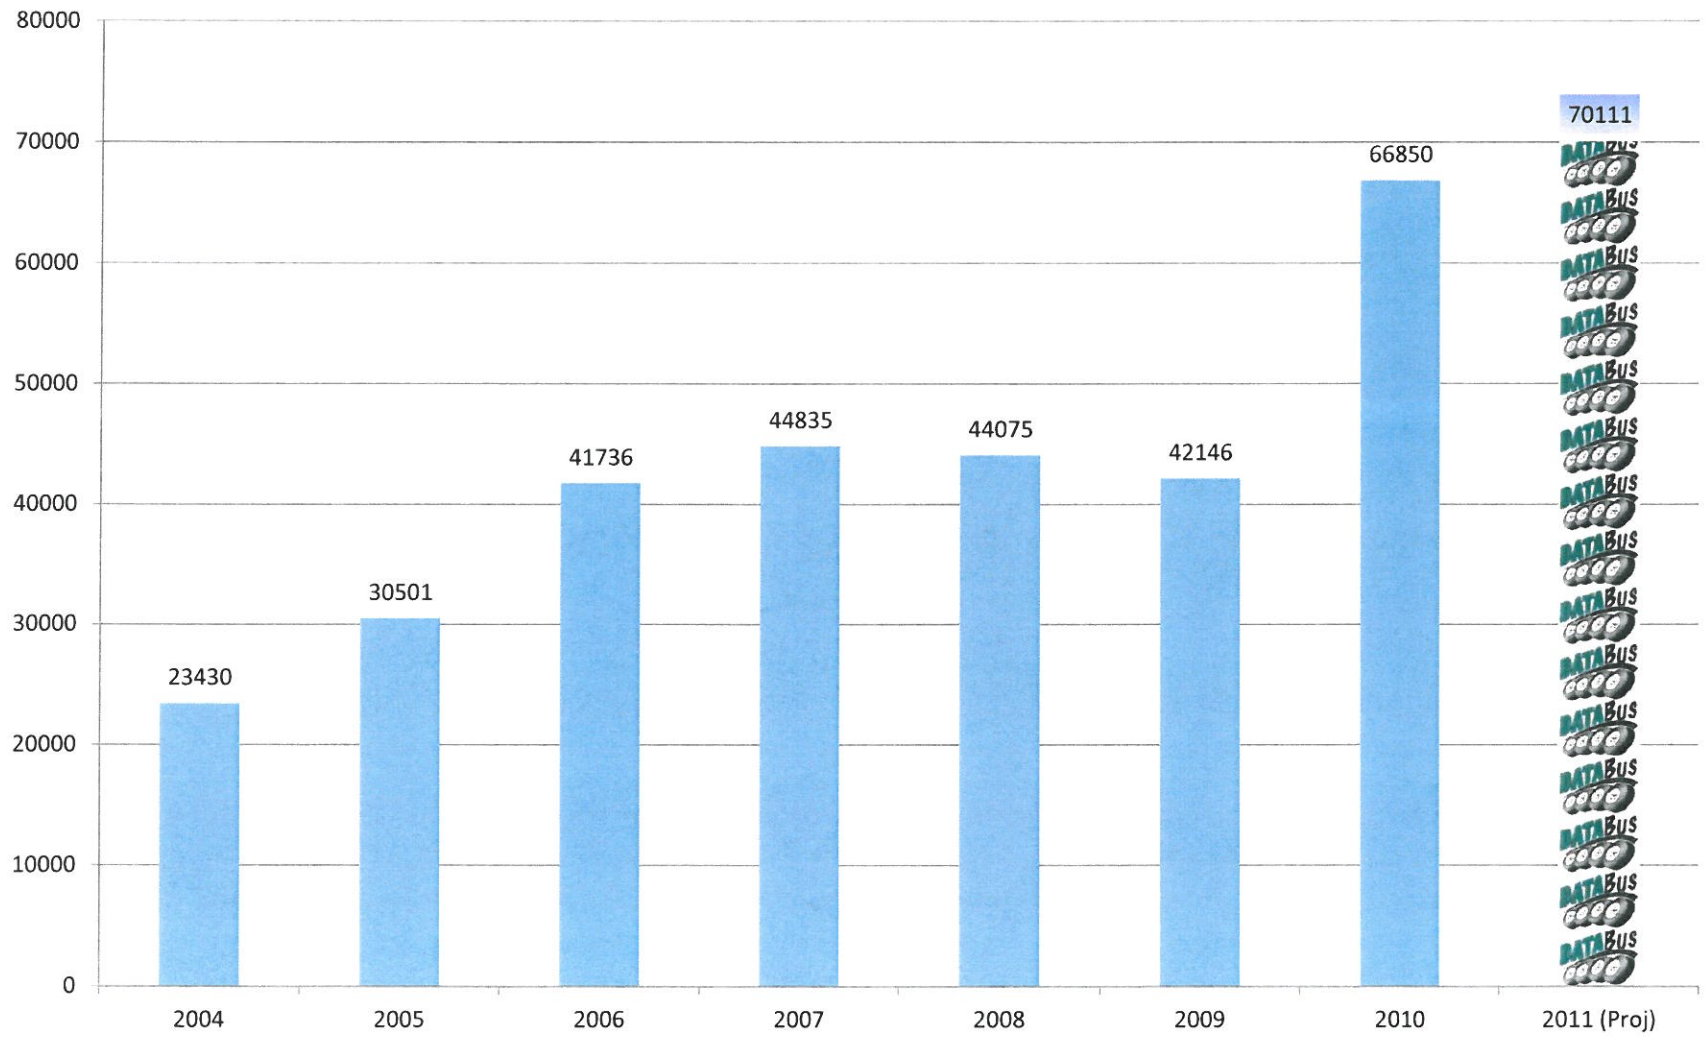

Total Ridership

Ridership By Month

Fixed Route Ridership

On Time Performance

Total Ridership

FIXED ROUTE DETAIL 2011

Trip Denials
Vision Statement: A Ride for Everyone