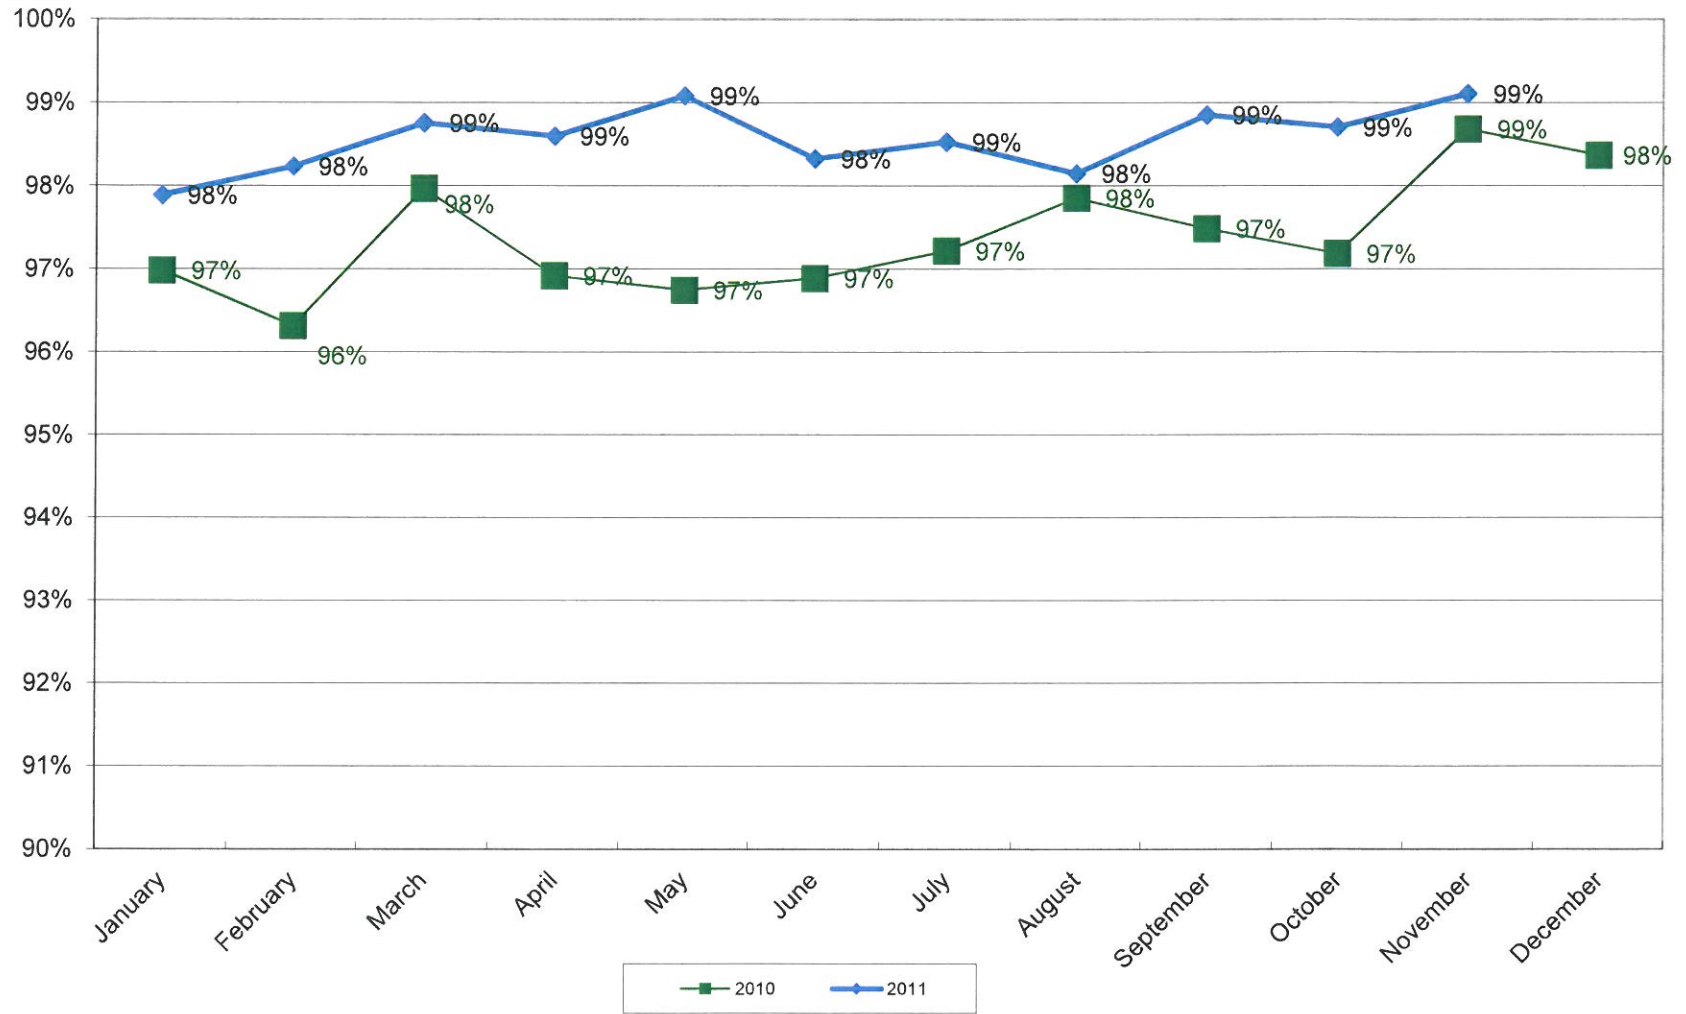

Total Ridership

Ridership By Month

Fixed Route Ridership

On Time Performance

Total Ridership

FIXED ROUTE DETAIL 2011

Trip Denials
Vision Statement: A Ride for Everyone