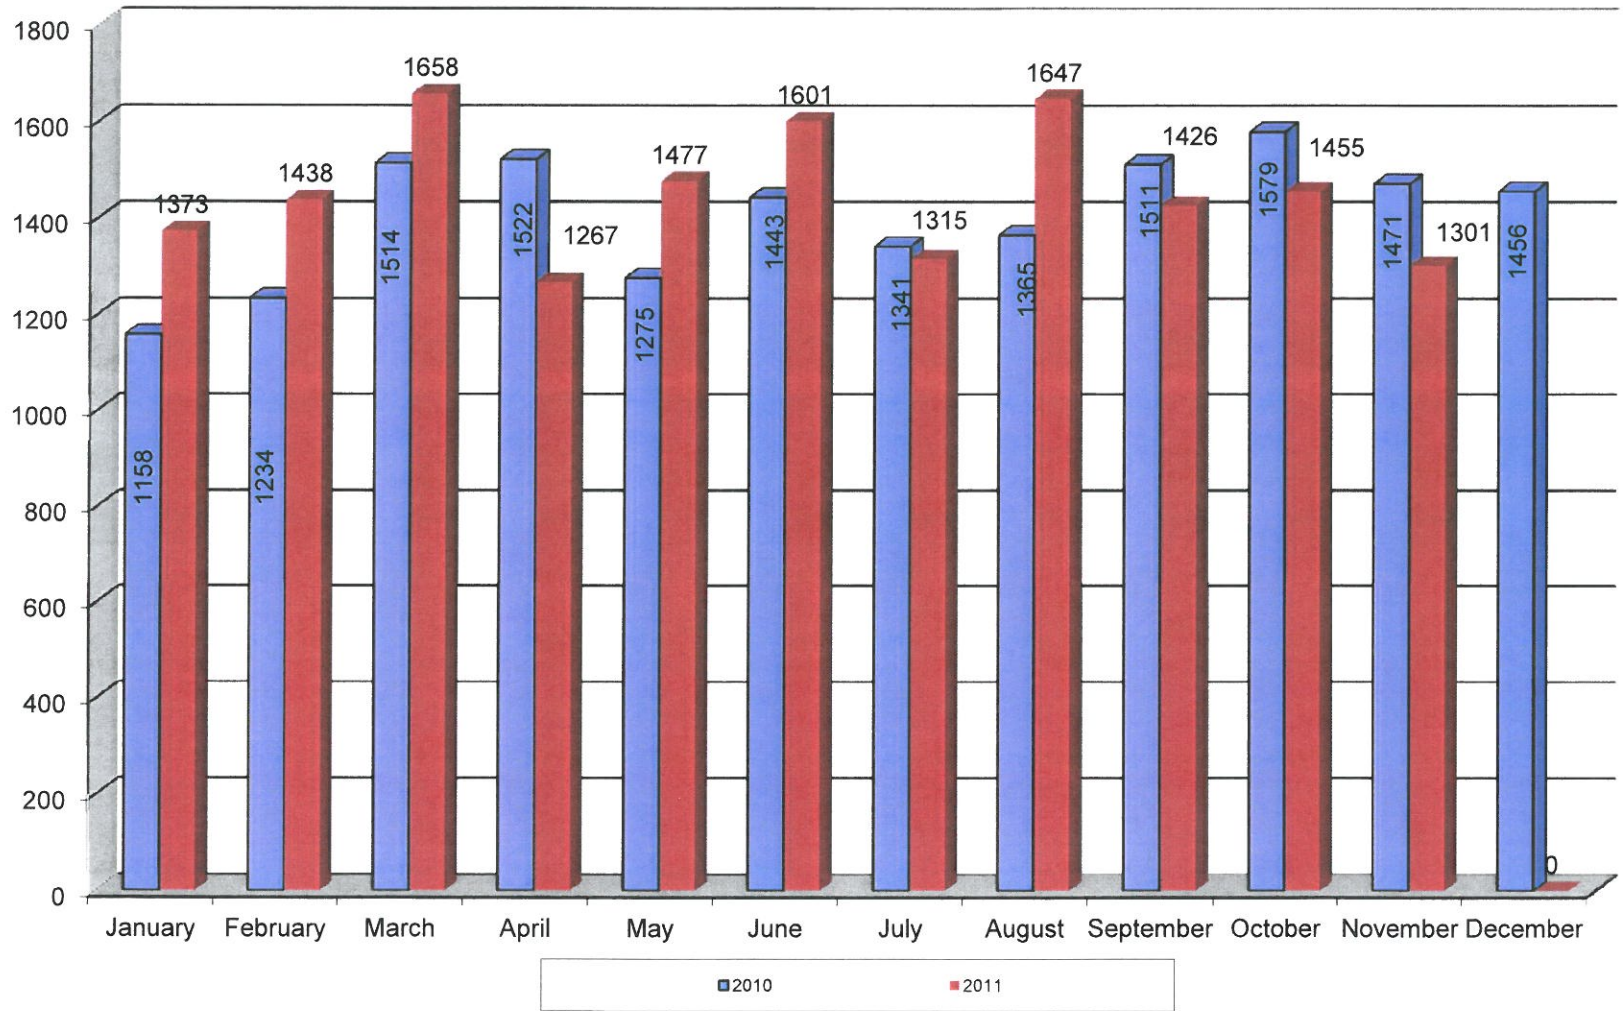

Total Ridership

Ridership By Month

Fixed Route Ridership

On Time Performance

Total Ridership

FIXED ROUTE DETAIL 2011

Trip Denials
Vision Statement: A Ride for Everyone